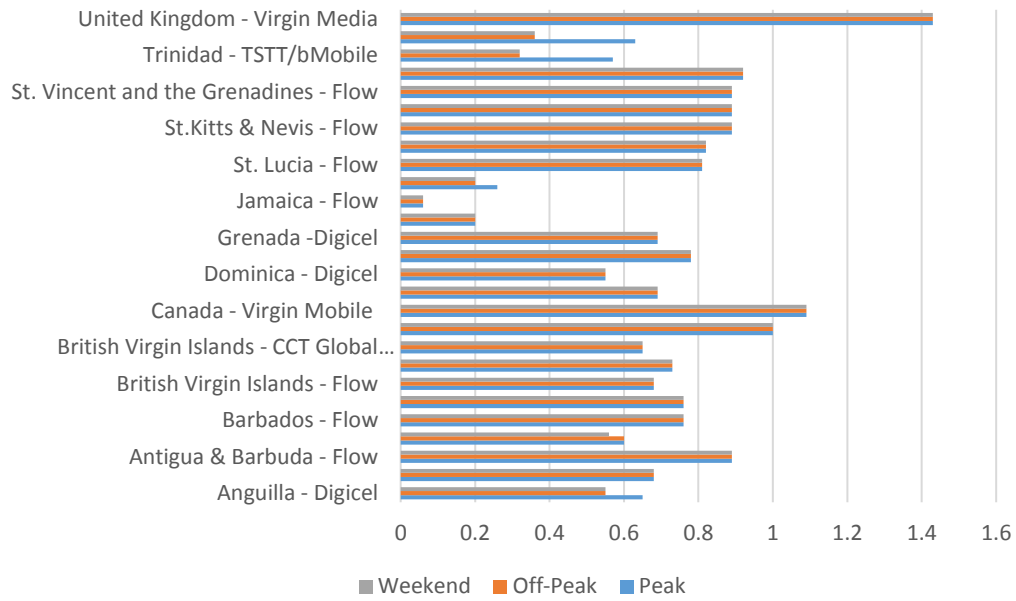

Mobile to Mobile Rates Per Minute