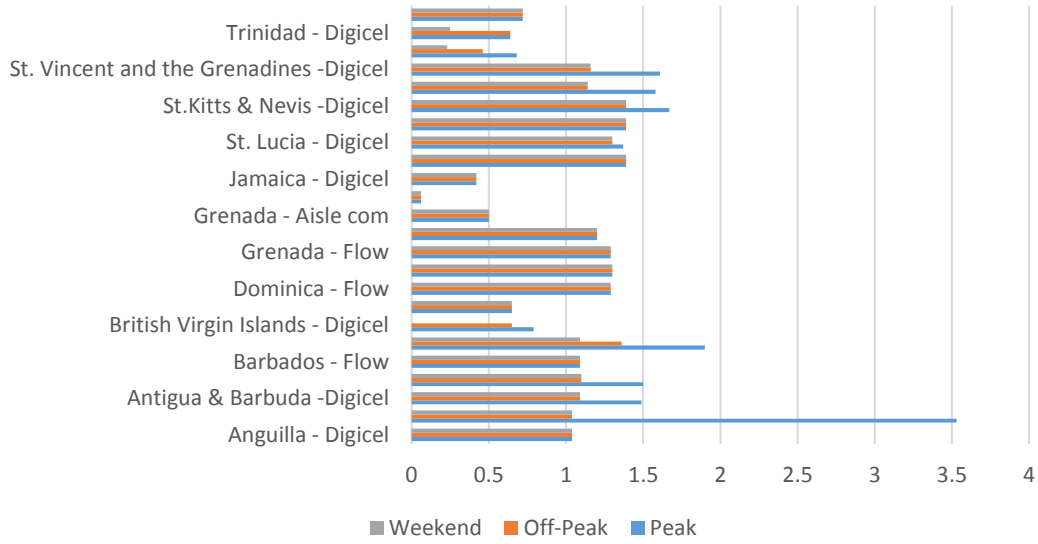

Mobile to Mobile Rates (International)