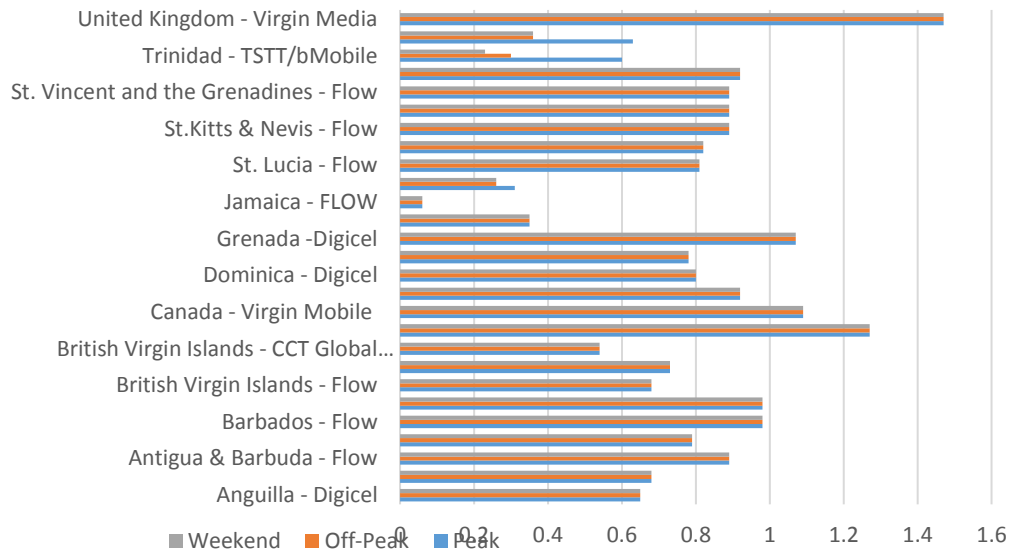

Mobile to Fixed Line Rates Per Minute