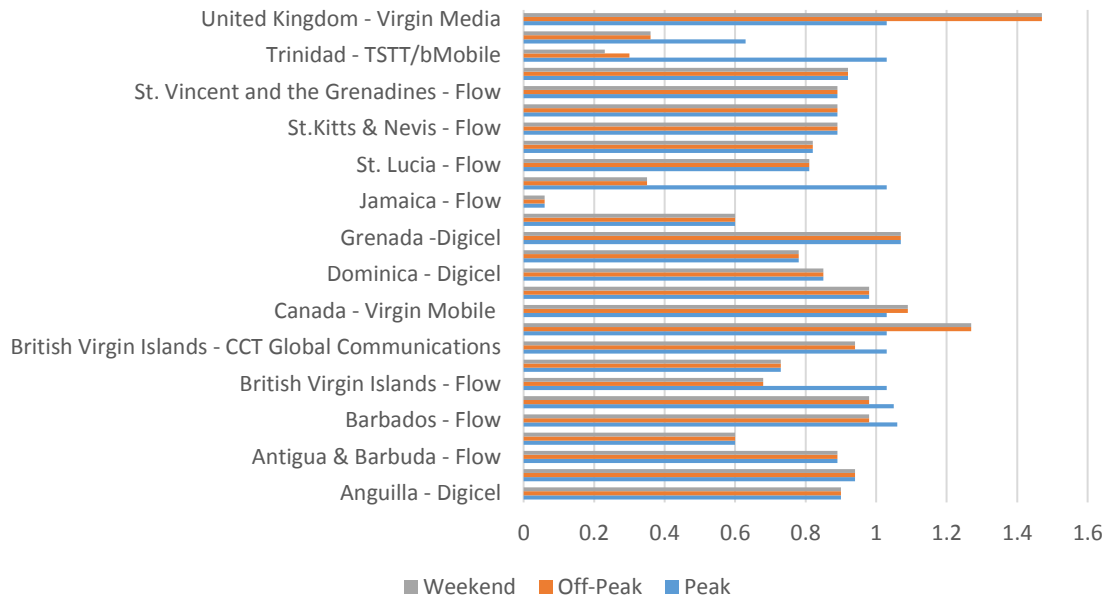

Mobile to Other Mobile Rates Per Minute