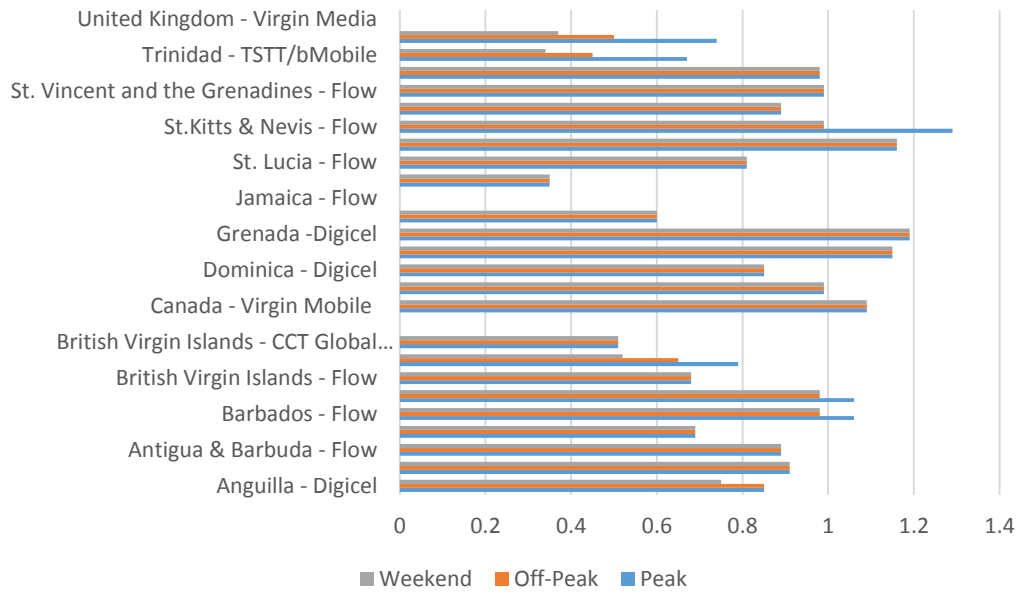

Mobile to Mobile Rates Per Minute (Regional)