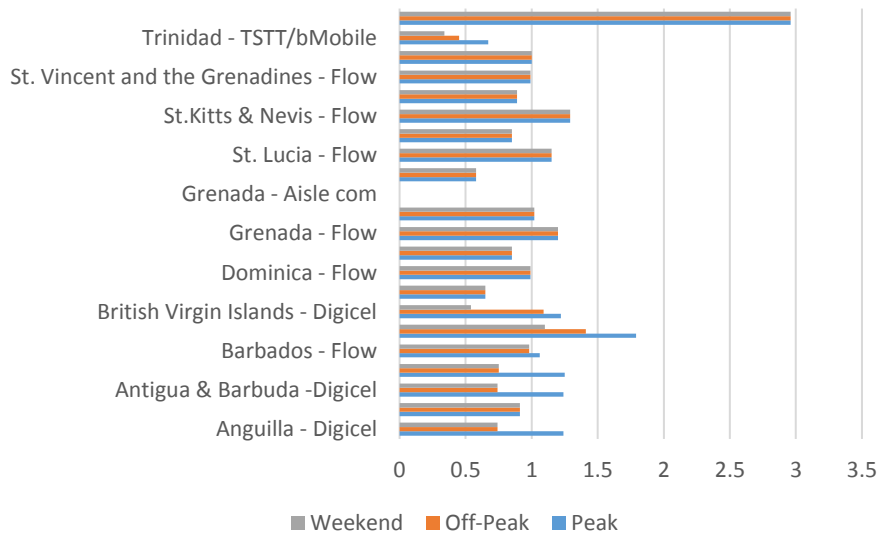

Mobile to Mobile Rates (Near Caribbean)