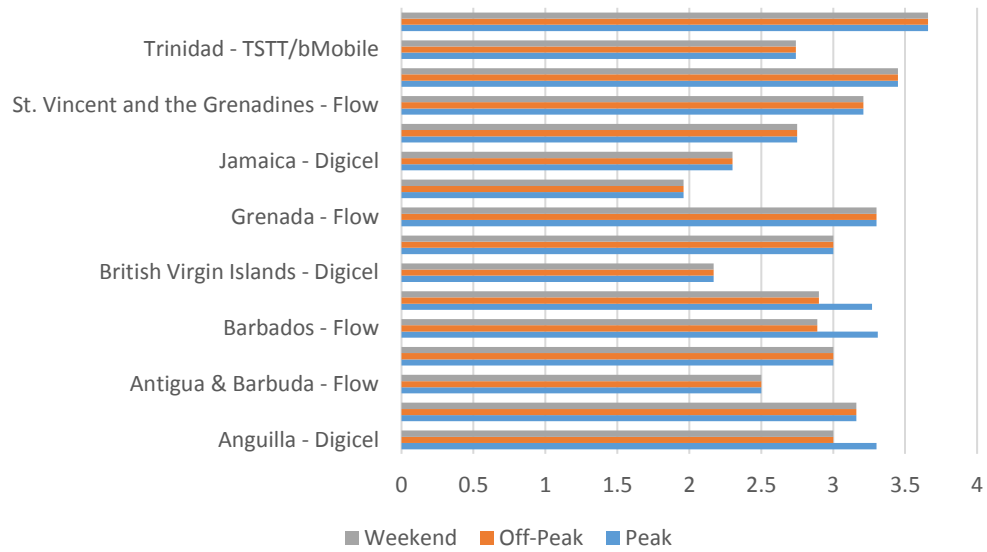

Mobile to Mobile rates (Cuba)