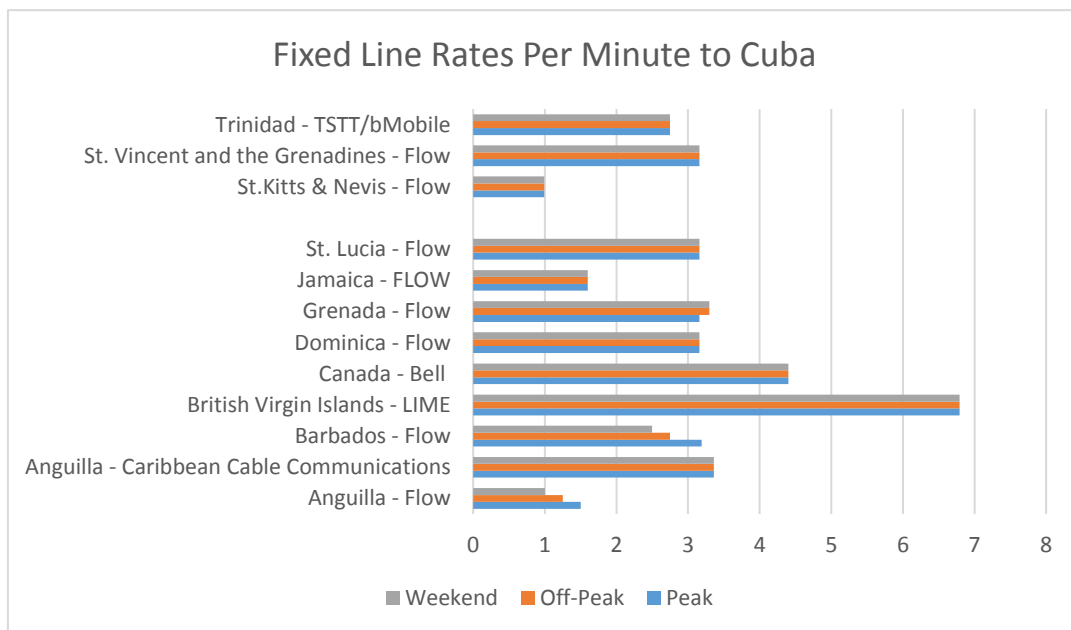

Countries	Cuba			
	Peak	Off-Peak	Weekend	
	Anguilla - Flow	$1.50	$1.25	$1.00
Anguilla - Caribbean Cable Communications	$3.36	$3.36	$3.36	
Barbados - Flow	$3.19	$2.75	$2.50	
British Virgin Islands - LIME	$6.79	$6.79	$6.79	
Canada - Bell	$4.40	$4.40	$4.40	
Dominica - Flow	$3.16	$3.16	$3.16	
Grenada - Flow	$3.16	$3.30	$3.30	
Jamaica - FLOW	$1.60	$1.60	$1.60	
St. Lucia - Flow	$3.16	$3.16	$3.16	
St.Kitts & Nevis - Flow	$0.99	$0.99	$0.99	
St. Vincent and the Grenadines - Flow	$3.16	$3.16	$3.16	
Trinidad - TSTT/bMobile	$2.75	$2.75	$2.75