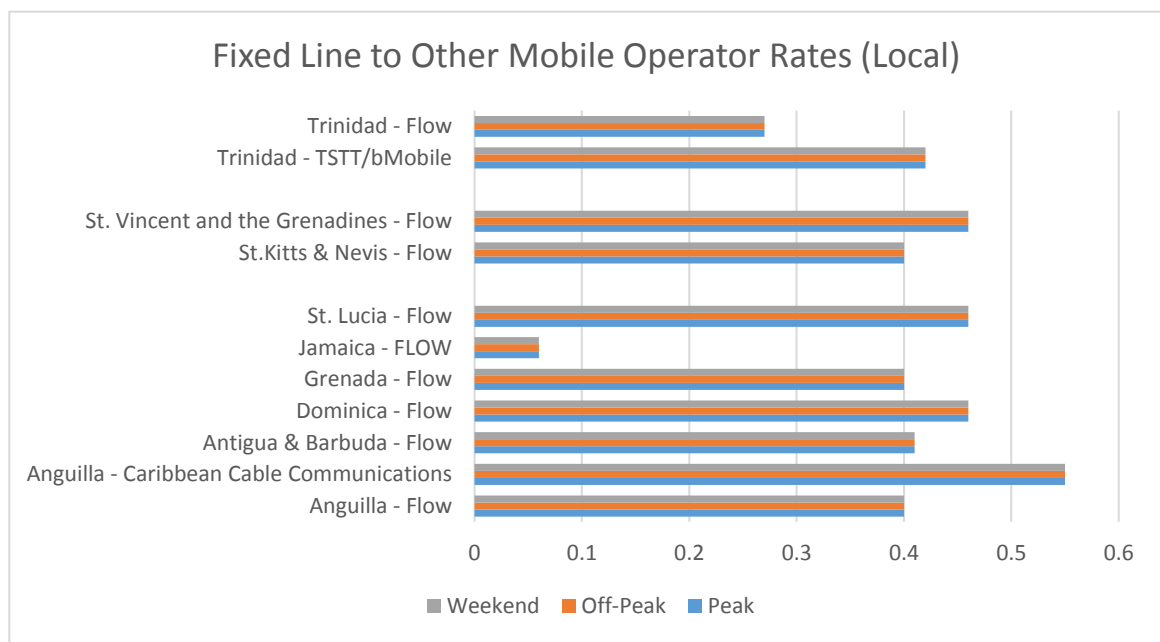

Countries	Fixed line to other mobile operator			
	Peak	Off-Peak	Weekend	
	Anguilla - Flow	$0.40	$0.40	$0.40
Anguilla - Caribbean Cable Communications	$0.55	$0.55	$0.55	
Antigua & Barbuda - Flow	$0.41	$0.41	$0.41	
Dominica - Flow	$0.46	$0.46	$0.46	
Grenada - Flow	$0.40	$0.40	$0.40	
Jamaica - FLOW	$0.06	$0.06	$0.06	
St. Lucia - Flow	$0.46	$0.46	$0.46	
St.Kitts & Nevis - Flow	$0.40	$0.40	$0.40	
St. Vincent and the Grenadines - Flow	$0.46	$0.46	$0.46	
Trinidad - TSTT/bMobile	$0.42	$0.42	$0.42	
Trinidad - Flow	$0.27	$0.27	$0.27