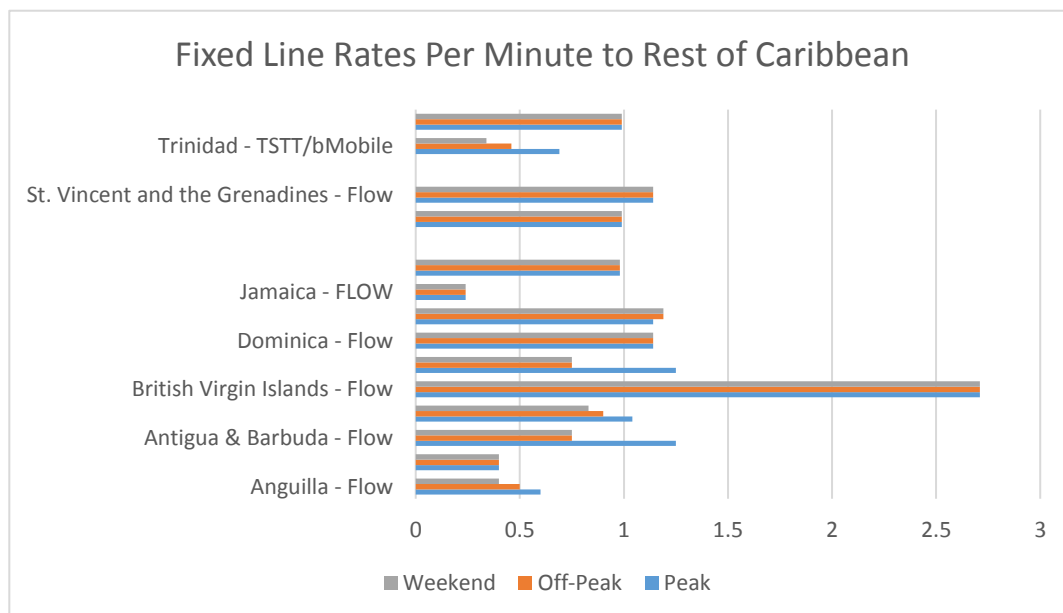

Countries	Near Caribbean/ Rest of the			
	Peak	Off-Peak	Weekend	
	Anguilla - Flow	$0.60	$0.50	$0.40
Anguilla - Caribbean Cable Communications	$0.40	$0.40	$0.40	
Antigua & Barbuda - Flow	$1.25	$0.75	$0.75	
Barbados - Flow	$1.04	$0.90	$0.83	
British Virgin Islands - Flow	$2.71	$2.71	$2.71	
Canada - Bell	$1.25	$0.75	$0.75	
Dominica - Flow	$1.14	$1.14	$1.14	
Grenada - Flow	$1.14	$1.19	$1.19	
Jamaica - FLOW	$0.24	$0.24	$0.24	
St. Lucia - Flow	$0.98	$0.98	$0.98	
St.Kitts & Nevis - Flow	$0.99	$0.99	$0.99	
St. Vincent and the Grenadines - Flow	$1.14	$1.14	$1.14	
Trinidad - TSTT/bMobile	$0.69	$0.46	$0.34	
Trinidad - Flow	$0.99	$0.99	$0.99