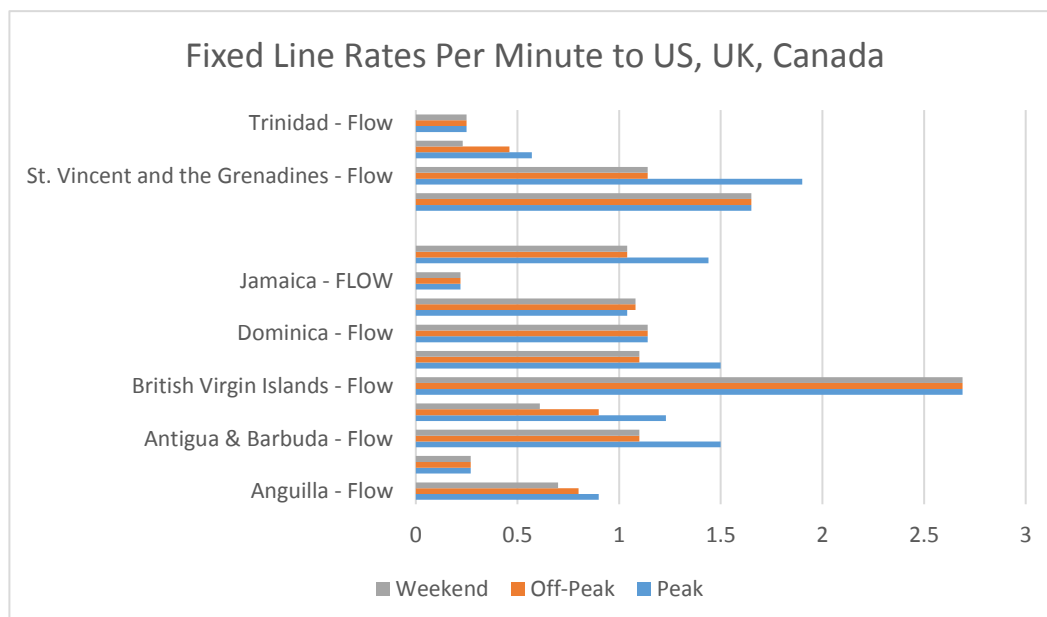

Countries	International Calls		
	US, UK, Canada		
	Peak	Off-Peak	Weekend
Anguilla - Flow	$0.90	$0.80	$0.70
Anguilla - Caribbean Cable Communications	$0.27	$0.27	$0.27
Antigua & Barbuda - Flow	$1.50	$1.10	$1.10
Barbados - Flow	$1.23	$0.90	$0.61
British Virgin Islands - Flow	$2.69	$2.69	$2.69
Canada - Bell	$1.50	$1.10	$1.10
Dominica - Flow	$1.14	$1.14	$1.14
Grenada - Flow	$1.04	$1.08	$1.08
Jamaica - FLOW	$0.22	$0.22	$0.22
St. Lucia - Flow	$1.44	$1.04	$1.04
St.Kitts & Nevis - Flow	$1.65	$1.65	$1.65
St. Vincent and the Grenadines - Flow	$1.90	$1.14	$1.14
Trinidad - TSTT/bMobile	$0.57	$0.46	$0.23
Trinidad - Flow	$0.25	$0.25	$0.25