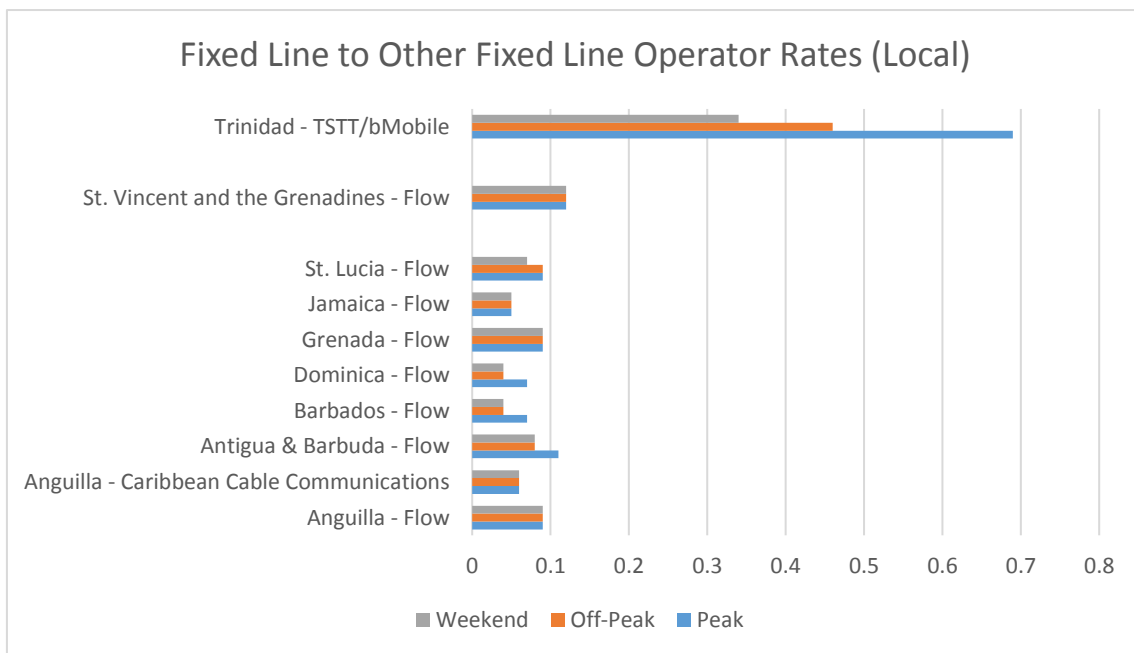

Countries	Fixed line to other fixedline operator			
	Peak	Off-Peak	Weekend	
	Anguilla - Flow	$0.09	$0.09	$0.09
Anguilla - Caribbean Cable Communications	$0.06	$0.06	$0.06	
Antigua & Barbuda - Flow	$0.11	$0.08	$0.08	
Barbados - Flow	$0.07	$0.04	$0.04	
Dominica - Flow	$0.07	$0.04	$0.04	
Grenada - Flow	$0.09	$0.09	$0.09	
Jamaica - Flow	$0.05	$0.05	$0.05	
St. Lucia - Flow	$0.09	$0.09	$0.07	
St. Vincent and the Grenadines - Flow	$0.12	$0.12	$0.12	
Trinidad - TSTT/bMobile	$0.69	$0.46	$0.34