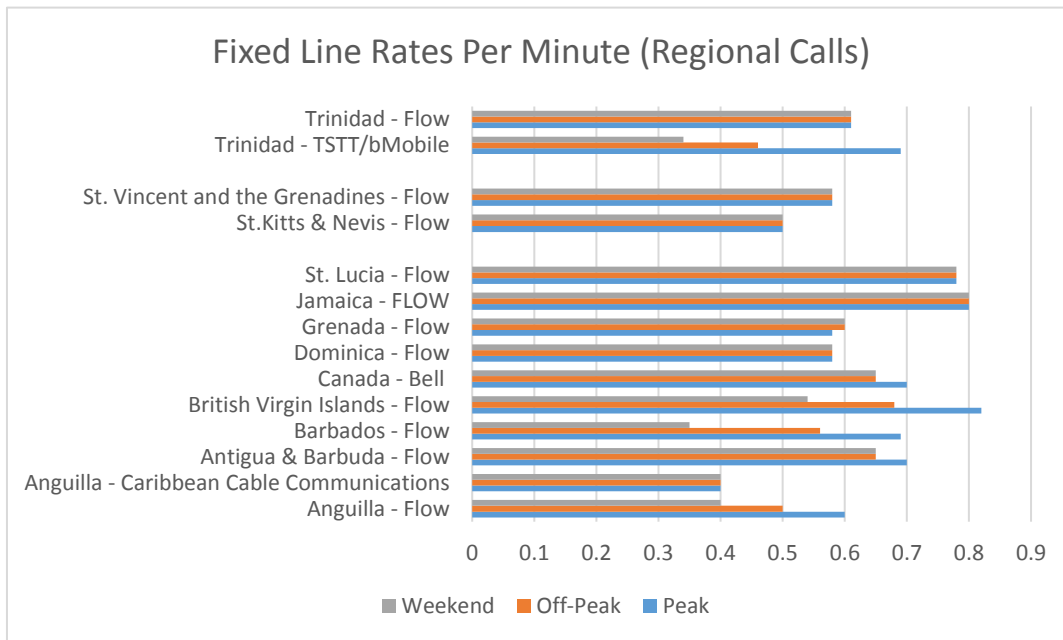

Countries	Regional / Local Calls			
	Peak	Off-Peak	Weekend	
	Anguilla - Flow	$0.60	$0.50	$0.40
Anguilla - Caribbean Cable Communications	$0.40	$0.40	$0.40	
Antigua & Barbuda - Flow	$0.70	$0.65	$0.65	
Barbados - Flow	$0.69	$0.56	$0.35	
British Virgin Islands - Flow	$0.82	$0.68	$0.54	
Canada - Bell	$0.70	$0.65	$0.65	
Dominica - Flow	$0.58	$0.58	$0.58	
Grenada - Flow	$0.58	$0.60	$0.60	
Jamaica - FLOW	$0.80	$0.80	$0.80	
St. Lucia - Flow	$0.78	$0.78	$0.78	
St.Kitts & Nevis - Flow	$0.50	$0.50	$0.50	
St. Vincent and the Grenadines - Flow	$0.58	$0.58	$0.58	
Trinidad - TSTT/bMobile	$0.69	$0.46	$0.34	
Trinidad - Flow	$0.61	$0.61	$0.61