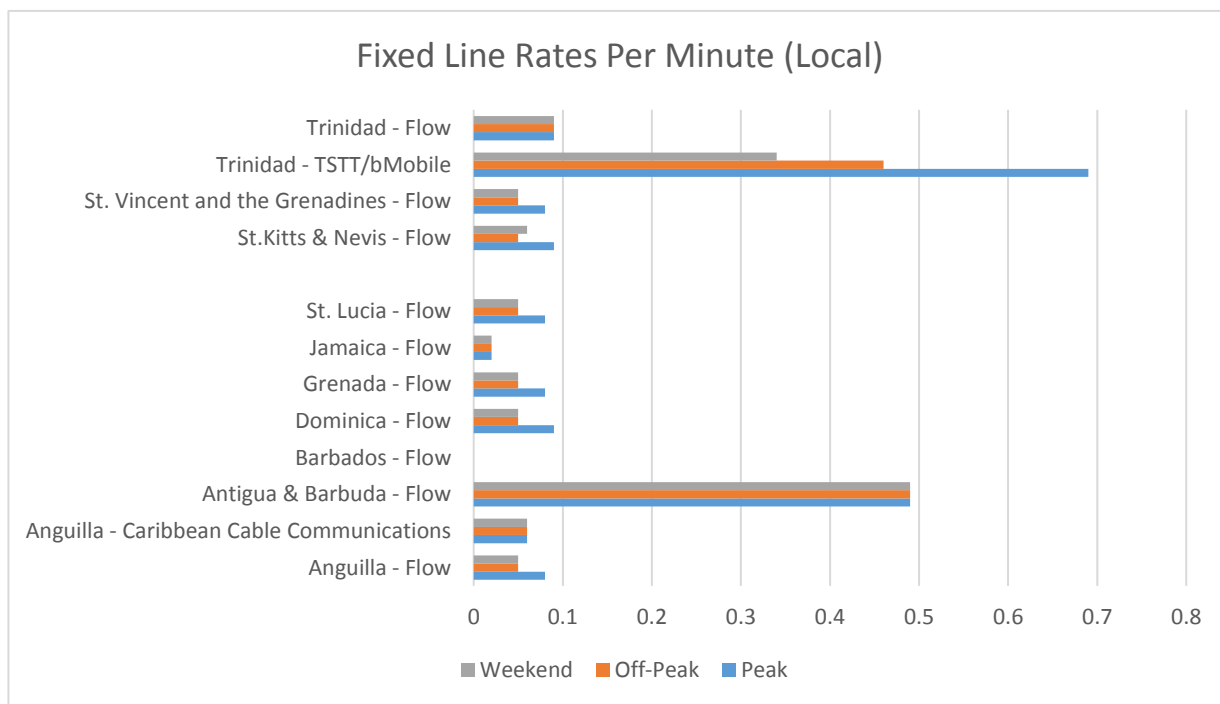

Countries	Fixed line to Fix	
	Peak	Off-Peak
Anguilla - Flow	\$0.08	\$0.05
Anguilla - Caribbean Cable Communications	\$0.06	\$0.06
Antigua & Barbuda - Flow	\$0.49	\$0.49
Barbados - Flow	Free	Free
Dominica - Flow	\$0.09	\$0.05
Grenada - Flow	\$0.08	\$0.05
Jamaica - Flow	\$0.02	\$0.02
St. Lucia - Flow	\$0.08	\$0.05
St.Kitts & Nevis - Flow	\$0.09	\$0.05
St. Vincent and the Grenadines - Flow	\$0.08	\$0.05
Trinidad - TSTT/bMobile	\$0.69	\$0.46
Trinidad - Flow	\$0.09	\$0.09

	Countries	Fixed line to mobile		
ed line		Peak	Off-Peak	Weekend
Weekend				
\$0.05	Anguilla - Flow	\$0.40	\$0.40	\$0.40
\$0.06	Anguilla - Caribbean Cable Communications	\$0.55	\$0.55	\$0.55
\$0.49	Antigua & Barbuda - Flow	\$0.39	\$0.39	\$0.39
Free	Barbados - Flow	Free	Free	Free
\$0.05	British Virgin Islands - Flow	\$0.41	\$0.41	\$0.41
\$0.05	Canada - Bell	\$0.73	\$0.73	\$0.73
\$0.02	Dominica - Flow	\$0.46	\$0.46	\$0.46
\$0.05	Grenada - Flow	\$0.40	\$0.40	\$0.40
	Jamaica - Flow	\$0.06	\$0.06	\$0.06
\$0.06	St. Lucia - Flow	\$0.46	\$0.46	\$0.46
\$0.05				
\$0.34	St.Kitts & Nevis - Flow	\$0.40	\$0.40	\$0.40
\$0.09				
ange rate	St. Vincent and the Grenadines - Flow	\$0.46	\$0.46	\$0.46
ily	Trinidad - TSTT/bMobile	\$0.42	\$0.42	\$0.42
	Trinidad - Flow	\$0.33	\$0.33	\$0.33

Countries	Rest of the World		
	Peak	Off-Peak	Weekend
Anguilla - Flow	\$1.50	\$1.25	\$1.00
Antigua & Barbuda - Flow	\$1.75	\$1.30	\$1.30
Barbados - Flow	\$2.75	\$1.69	\$1.37
British Virgin Islands - Flow	\$4.08	\$4.08	\$4.08
Canada - Bell	\$0.73	\$0.73	\$0.73
Dominica - Flow	\$1.90	\$1.44	\$1.44
Grenada - Flow	\$1.90	\$1.44	\$1.44
Jamaica - FLOW	\$1.32	\$1.32	\$1.32
St. Lucia - Flow	\$1.48	\$1.44	\$1.44
St.Kitts & Nevis - Flow	\$2.20	\$2.20	\$2.20
St. Vincent and the Grenadines - Flow	\$1.90	\$1.14	\$1.14
Trinidad - TSTT/bMobile	\$1.12	\$0.90	\$0.67
Trinidad - Flow	\$1.47	\$1.47	\$1.47