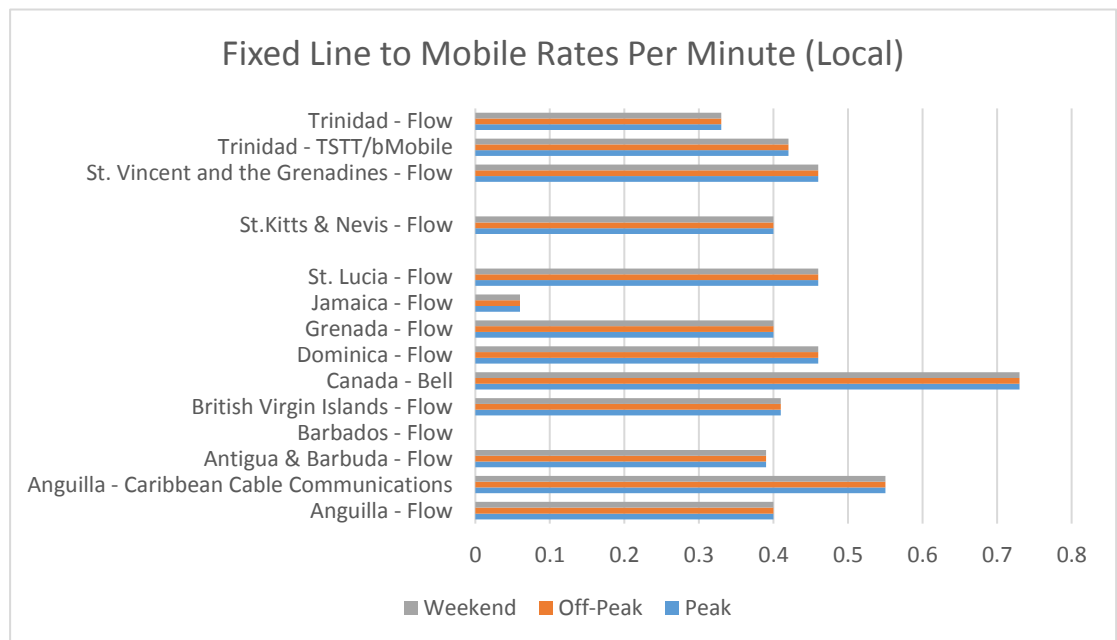

Countries	Fixed line to Fix	
	Peak	Off-Peak
Anguilla - Flow	\$0.08	\$0.05
Anguilla - Caribbean Cable Communications	\$0.06	\$0.06
Antigua & Barbuda - Flow	\$0.49	\$0.49
Barbados - Flow	Free	Free
Dominica - Flow	\$0.09	\$0.05
Grenada - Flow	\$0.08	\$0.05
Jamaica - Flow	\$0.02	\$0.02
St. Lucia - Flow	\$0.08	\$0.05
St.Kitts & Nevis - Flow	\$0.09	\$0.05
St. Vincent and the Grenadines - Flow	\$0.08	\$0.05
Trinidad - TSTT/bMobile	\$0.69	\$0.46
Trinidad - Flow	\$0.09	\$0.09

	Countries	Fixed line to mobile		
ed line		Peak	Off-Peak	Weekend
Weekend				
\$0.05	Anguilla - Flow	\$0.40	\$0.40	\$0.40
\$0.06	Anguilla - Caribbean Cable Communications	\$0.55	\$0.55	\$0.55
\$0.49	Antigua & Barbuda - Flow	\$0.39	\$0.39	\$0.39
Free	Barbados - Flow	Free	Free	Free
\$0.05	British Virgin Islands - Flow	\$0.41	\$0.41	\$0.41
\$0.05	Canada - Bell	\$0.73	\$0.73	\$0.73
\$0.02	Dominica - Flow	\$0.46	\$0.46	\$0.46
\$0.05	Grenada - Flow	\$0.40	\$0.40	\$0.40
	Jamaica - Flow	\$0.06	\$0.06	\$0.06
\$0.06	St. Lucia - Flow	\$0.46	\$0.46	\$0.46
\$0.05				
\$0.34	St.Kitts & Nevis - Flow	\$0.40	\$0.40	\$0.40
\$0.09				
ange rate	St. Vincent and the Grenadines - Flow	\$0.46	\$0.46	\$0.46
ily	Trinidad - TSTT/bMobile	\$0.42	\$0.42	\$0.42
	Trinidad - Flow	\$0.33	\$0.33	\$0.33

Countries	Rest of the World		
	Peak	Off-Peak	Weekend
Anguilla - Flow	\$1.50	\$1.25	\$1.00
Antigua & Barbuda - Flow	\$1.75	\$1.30	\$1.30
Barbados - Flow	\$2.75	\$1.69	\$1.37
British Virgin Islands - Flow	\$4.08	\$4.08	\$4.08
Canada - Bell	\$0.73	\$0.73	\$0.73
Dominica - Flow	\$1.90	\$1.44	\$1.44
Grenada - Flow	\$1.90	\$1.44	\$1.44
Jamaica - FLOW	\$1.32	\$1.32	\$1.32
St. Lucia - Flow	\$1.48	\$1.44	\$1.44
St.Kitts & Nevis - Flow	\$2.20	\$2.20	\$2.20
St. Vincent and the Grenadines - Flow	\$1.90	\$1.14	\$1.14
Trinidad - TSTT/bMobile	\$1.12	\$0.90	\$0.67
Trinidad - Flow	\$1.47	\$1.47	\$1.47