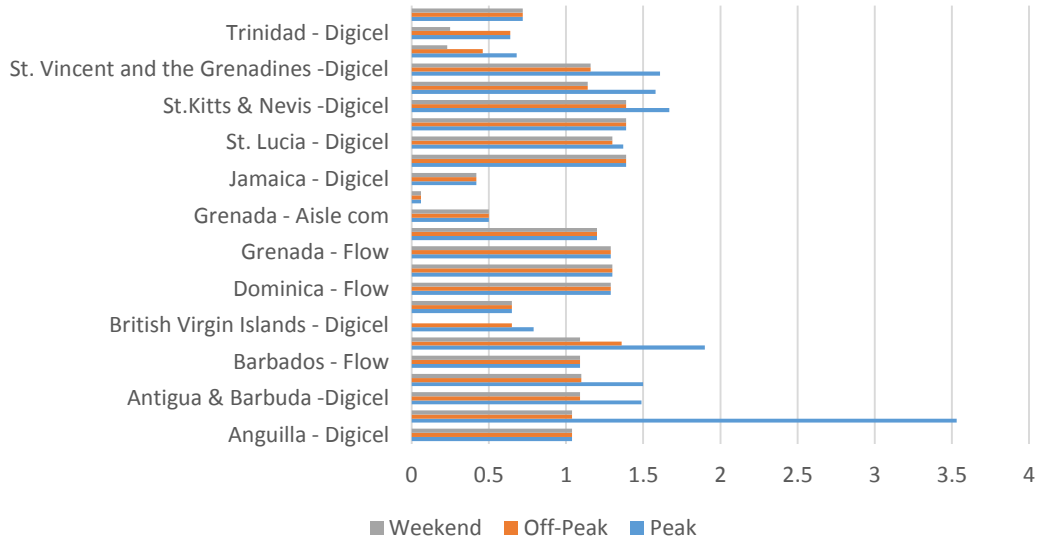

Mobile to Mobile Rates (International)