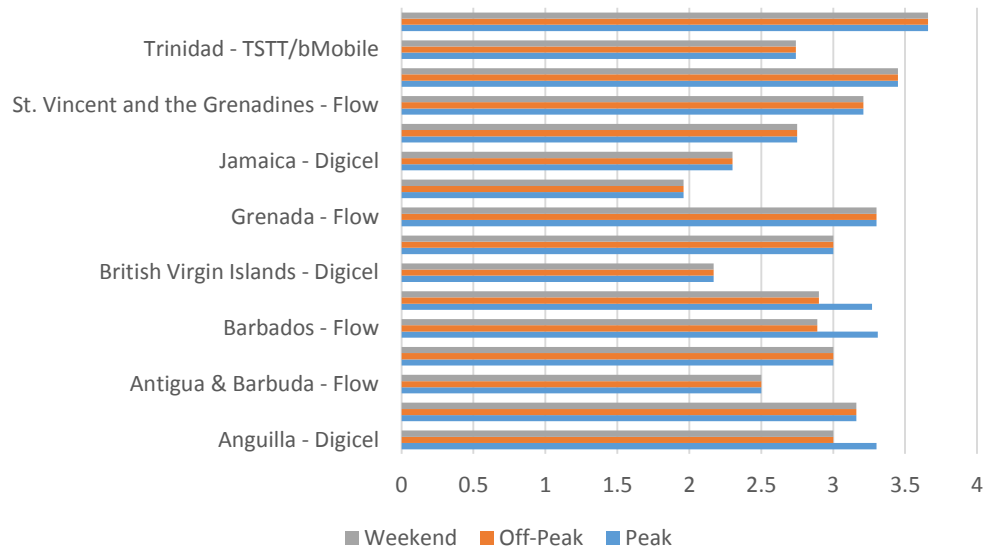

Mobile to Mobile rates (Cuba)