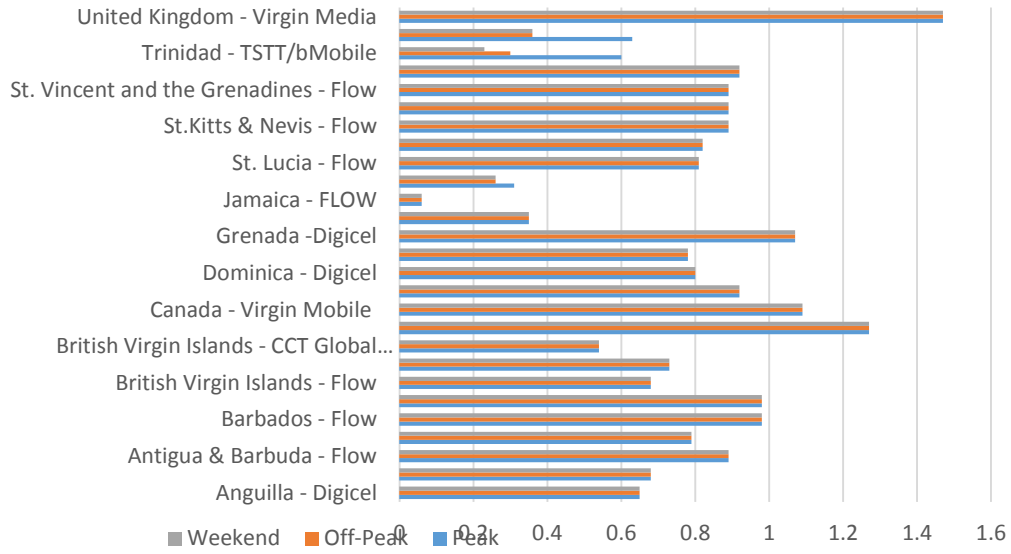

Mobile to Fixed Line Rates Per Minute