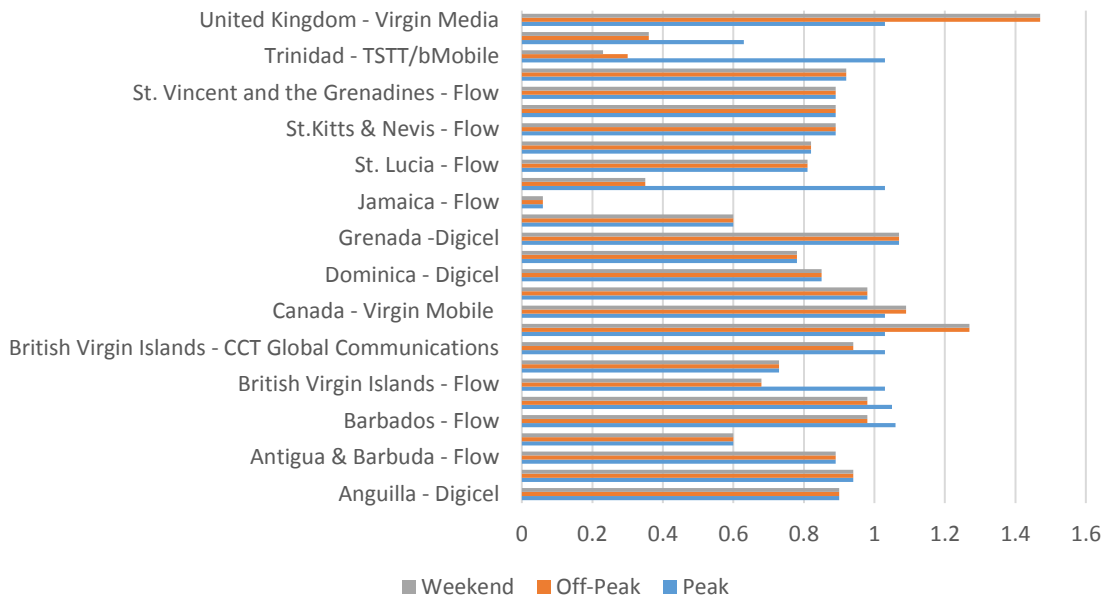

Mobile to Other Mobile Rates Per Minute