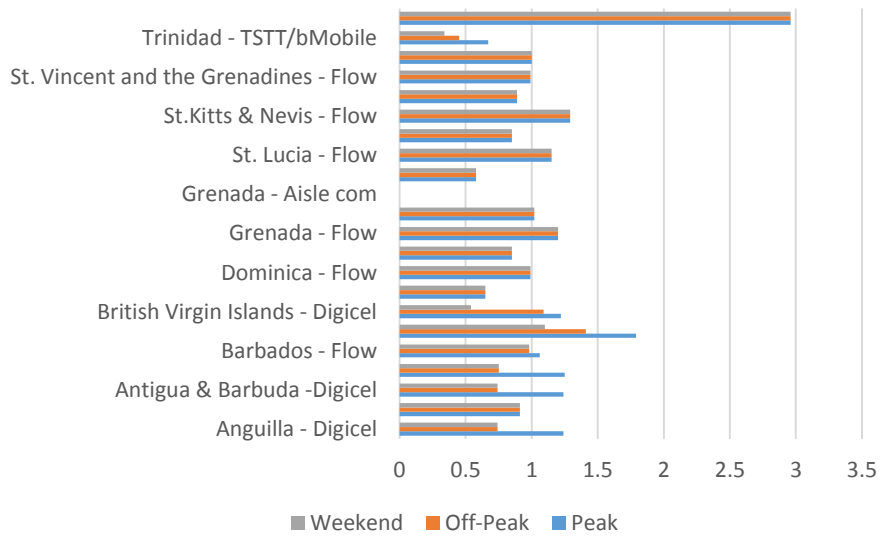

Mobile to Mobile Rates (Near Caribbean)