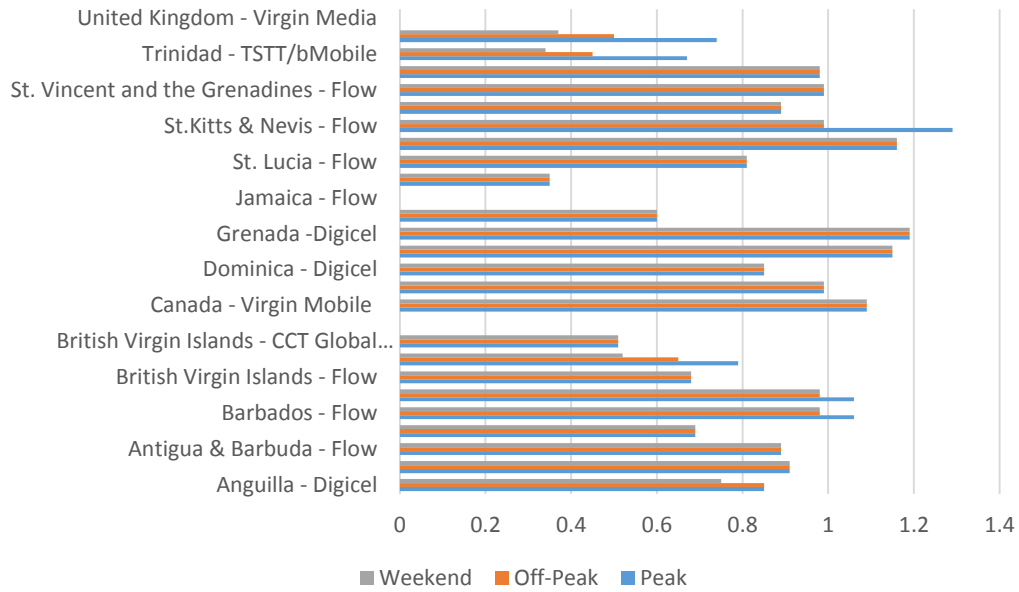

Mobile to Mobile Rates Per Minute (Regional)