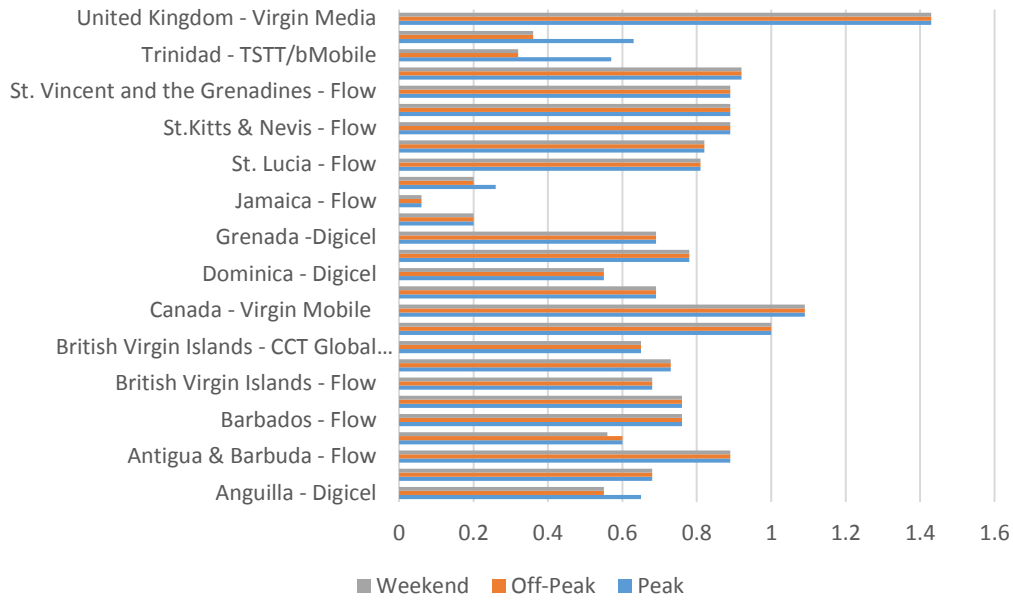

Mobile to Mobile Rates Per Minute